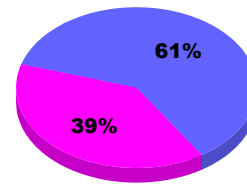

YTD Status Quo Clubs 2011-2012

Status Quo Clubs Compared to Status Quo Members

Legend: Status Quo Clubs (Cyan), Total Status Quo Members (Green)

MEMBERSHIP

Membership Results
2011-2012

Membership
2010-2011

Month	Net Memb Goal	Actual New Memb	Actual Dropped Memb	Gain/Loss of Memb	Gain/Loss of Memb
Jul/Aug/Sep		7	-14	-7	-13
Totals		7	-14	-7	-13

Membership Results 2011-2012

Goal, New, Dropped, Gain/Loss

Legend: Goal (Cyan), Actual (Green), Dropped (Yellow), Gain Loss (Magenta)

Comparison of Membership Gain/Loss

Current Year Compared to the Previous Year

Legend: Current Year (Cyan), Previous Year (Green)

Gender Comparison 2011-2012

Jul/Aug/Sep

Legend: Male (Blue), Female (Magenta)